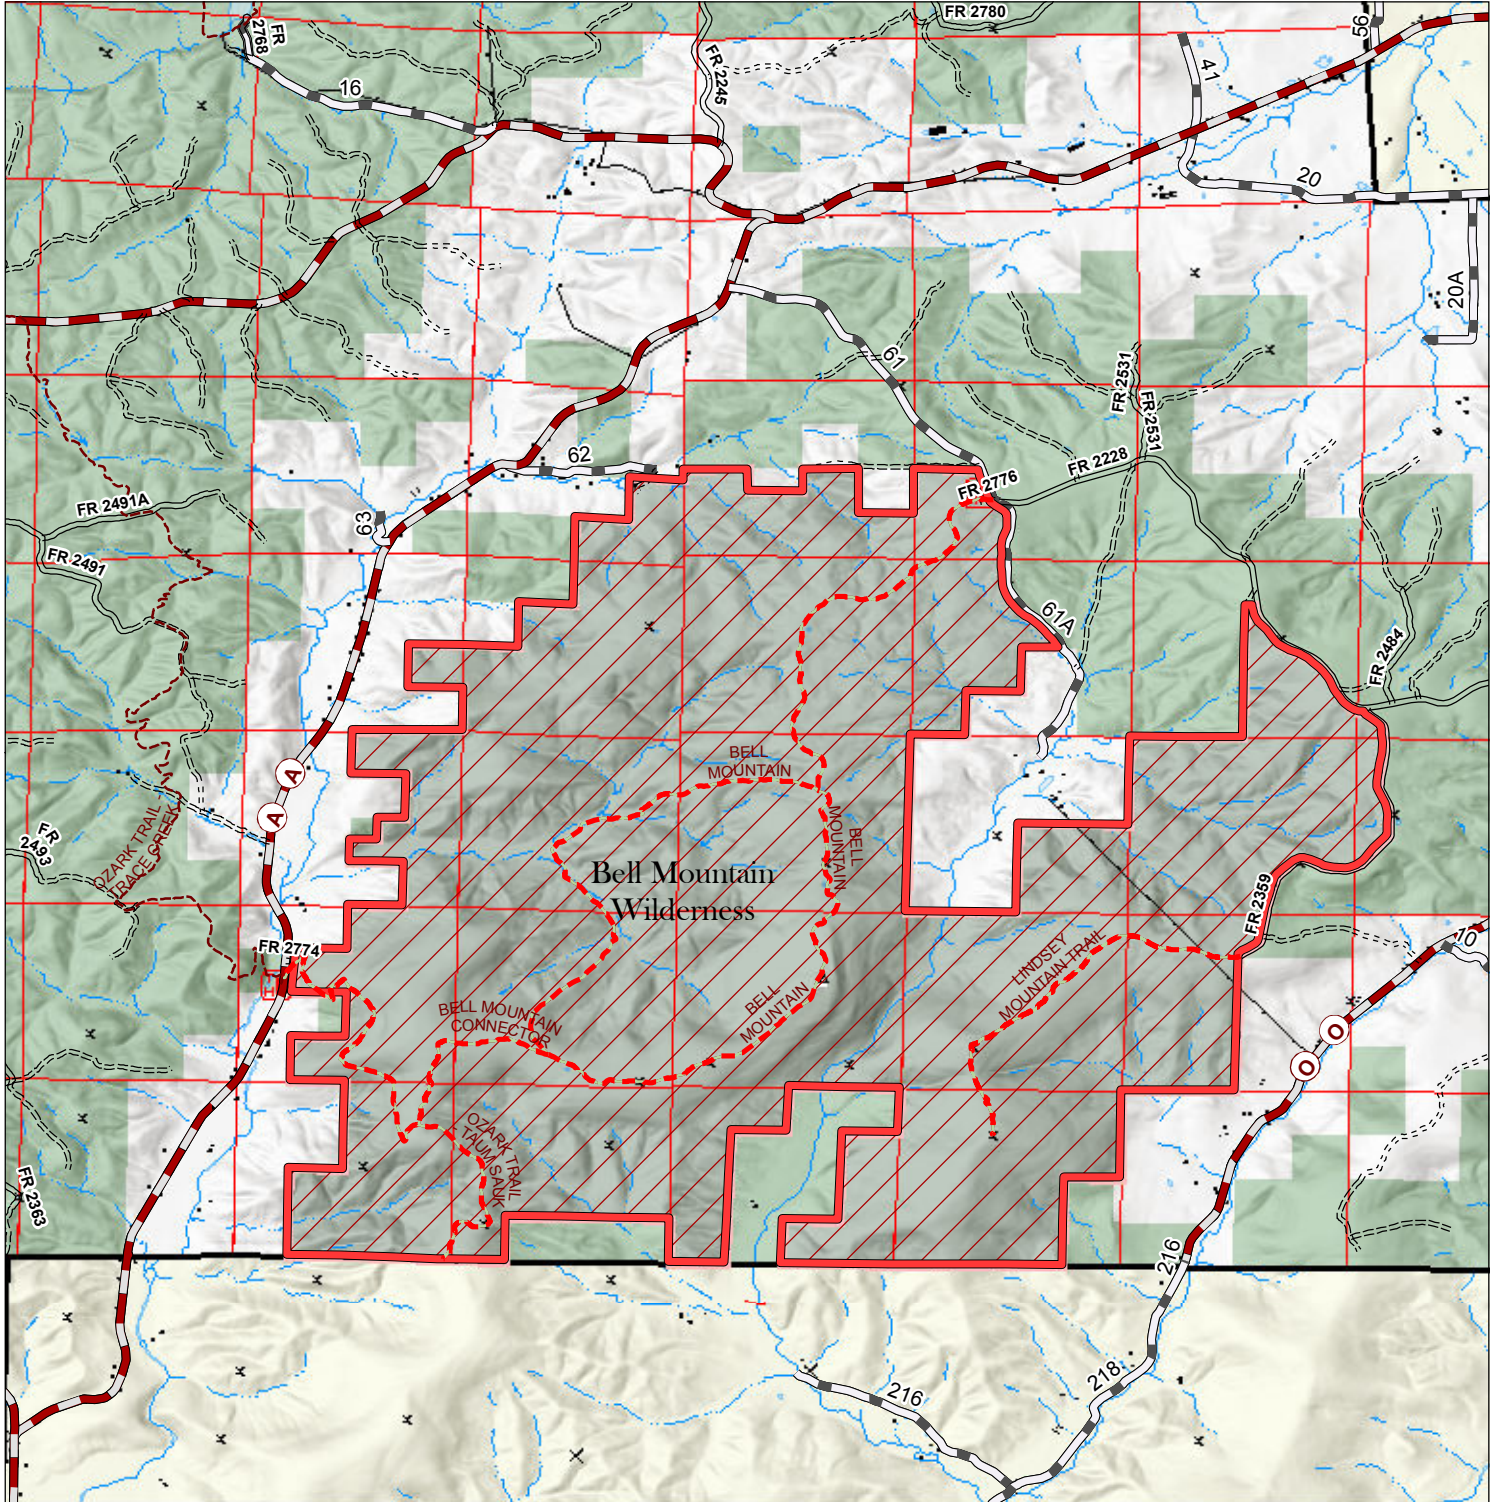

Exhibit A - Bell Mountain Area Closure

Order Number 09-05-22-01

MISSOURI - Iron County

Legend

	Closure Area
	Closed Trail
	USFS - Public Land
	Other Ownership - Private Land

Disclaimer

The USDA Forest Service makes no warranty, expressed or implied regarding the data displayed on this map, and reserves the right to correct, update, modify, or replace this information without notification.