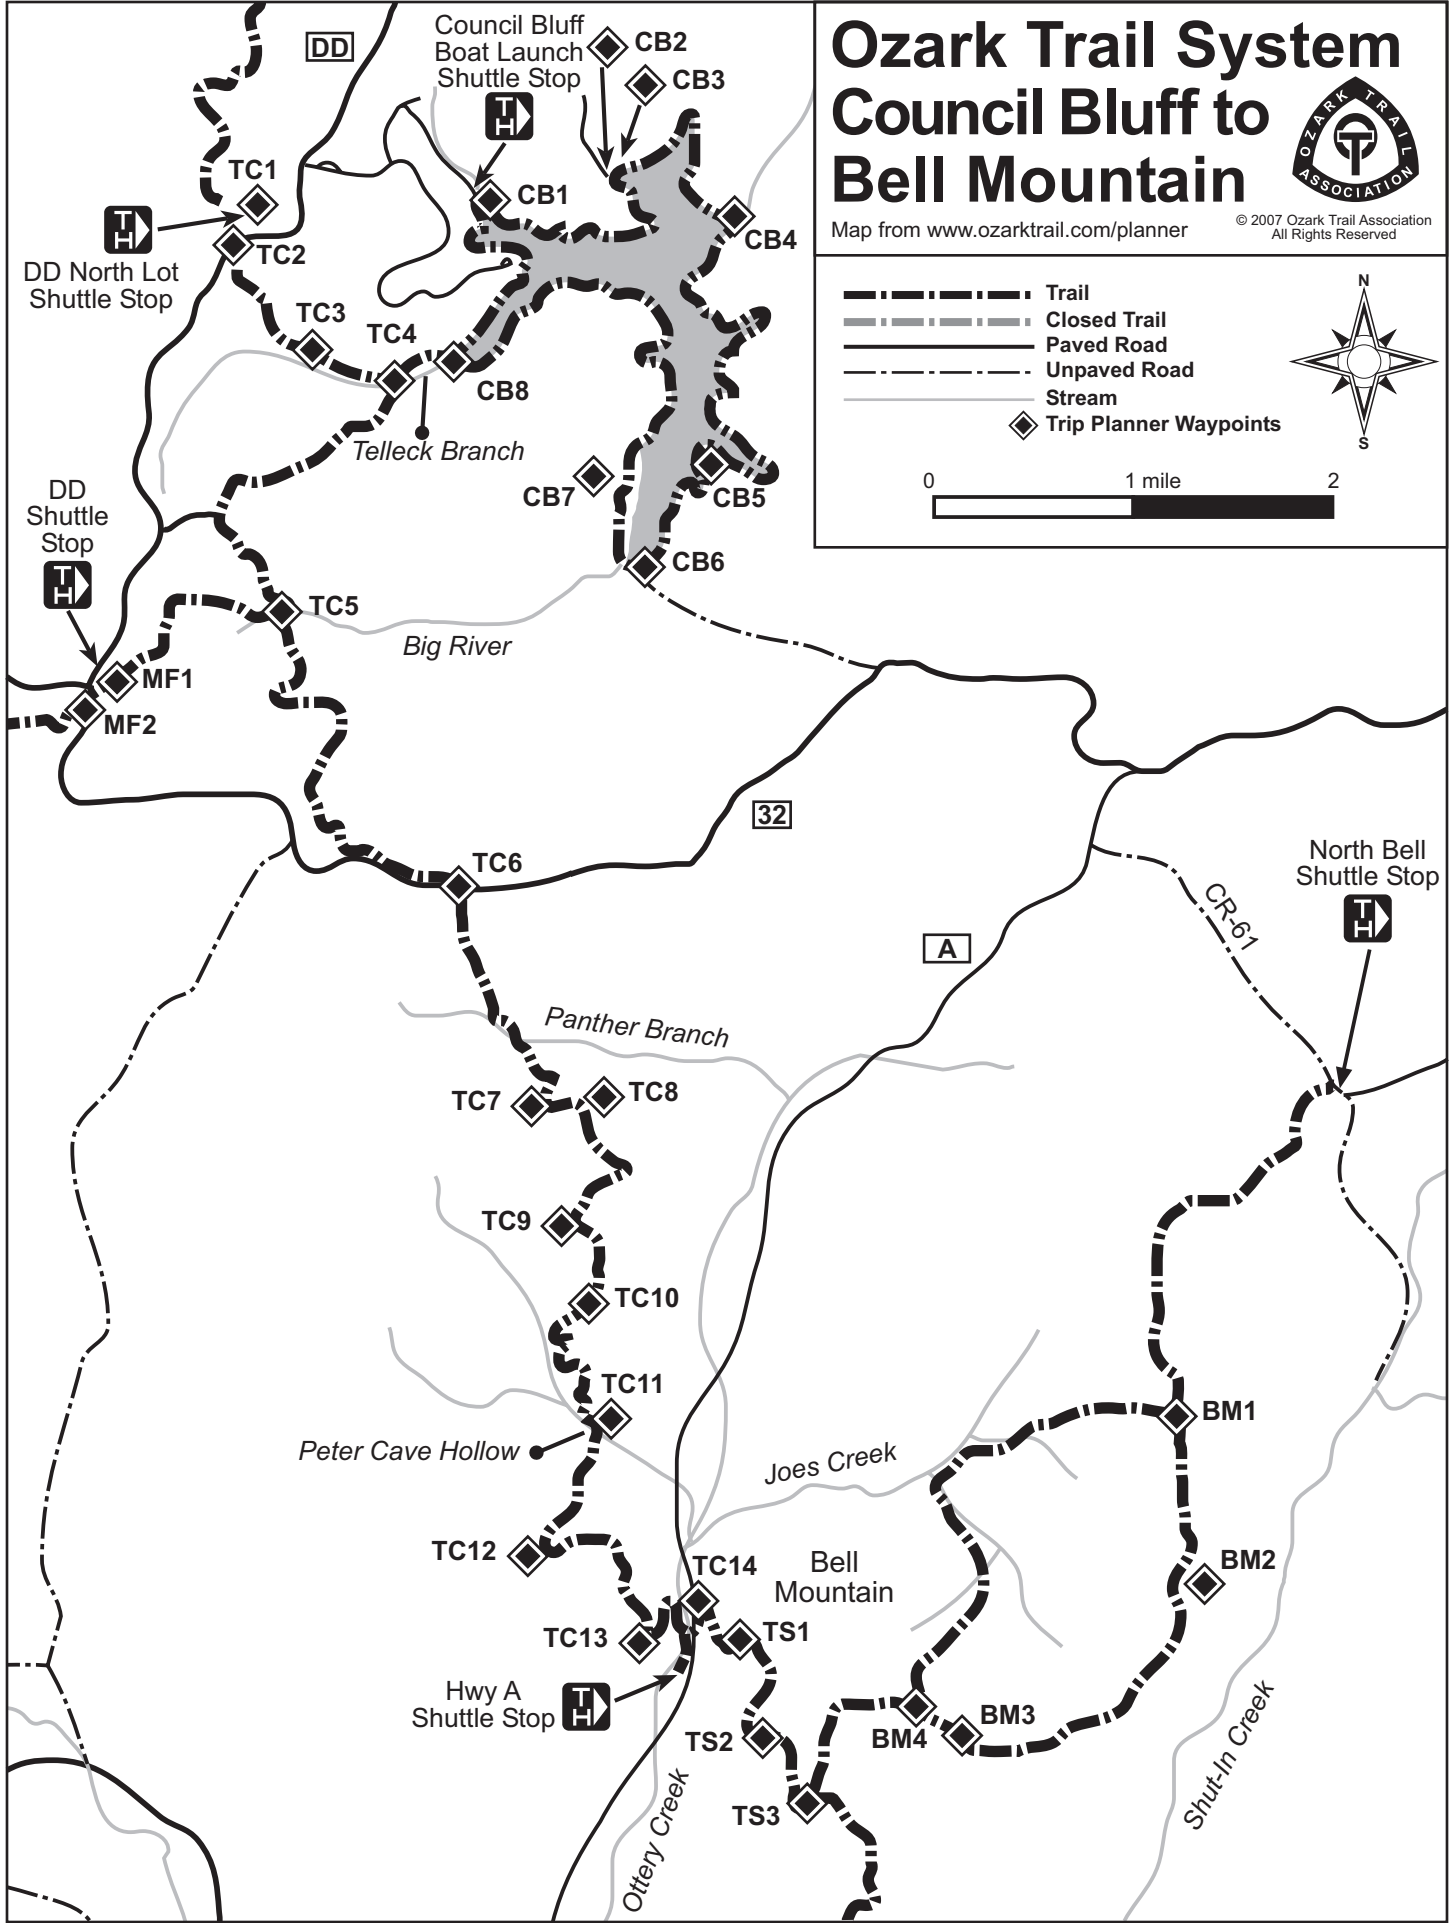

Ozark Trail System Council Bluff to Bell Mountain

Map from www.ozarktrail.com/planner

© 2007 Ozark Trail Association
All Rights Reserved

- Trail
- Closed Trail
- Paved Road
- Unpaved Road
- Stream
- Trip Planner Waypoints